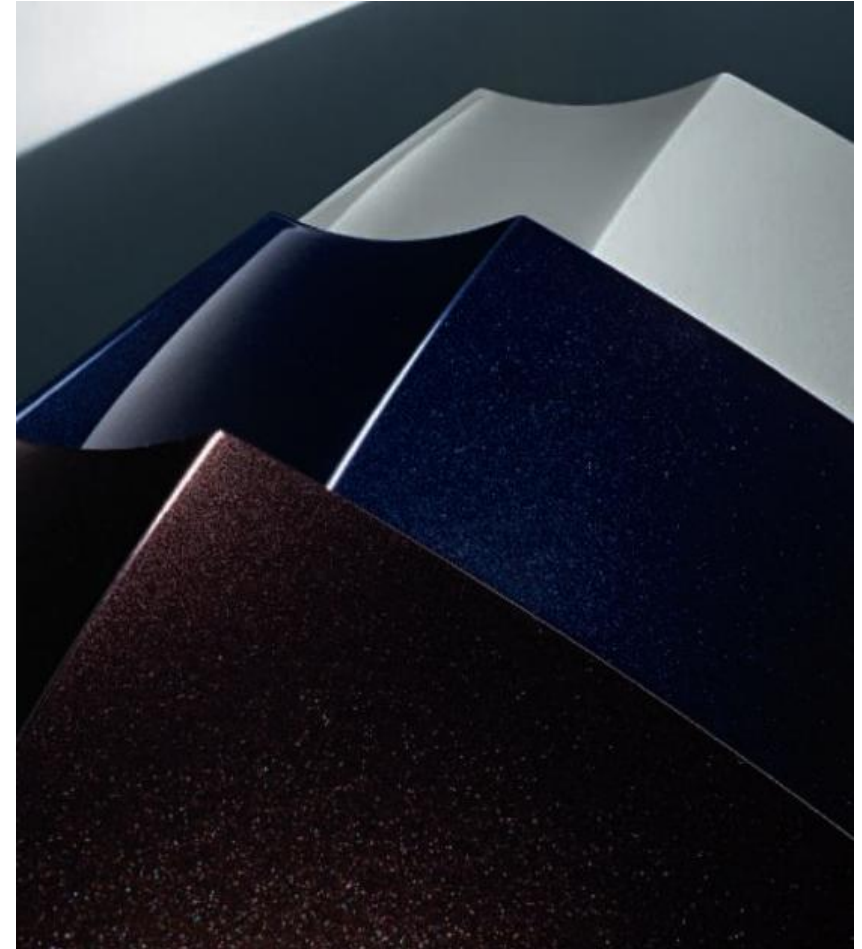

BMW Individual Manufaktur.

Introduction II.

BMW Special Request exterior paintworks are as multilayered as a diamond. The rich interplay of colours creates a sublime shimmering effect and a fascinating luminous intensity. One surface brings three-dimensional depth of colour, millions of pigments and countless luminous facets.

A variety of finishes are available including non-metallic, metallic, or pearl which uses a mixture of synthetic mica flakes to produce scintillating effects.

Even more striking is the matt finish of the Frozen paintwork which has a unique shimmer, making the contours of a BMW even more exciting and underlining the sculptural character of the vehicle.

Customers can select from a wide variety of exclusive premium colours or choose to specify their own unique shade.