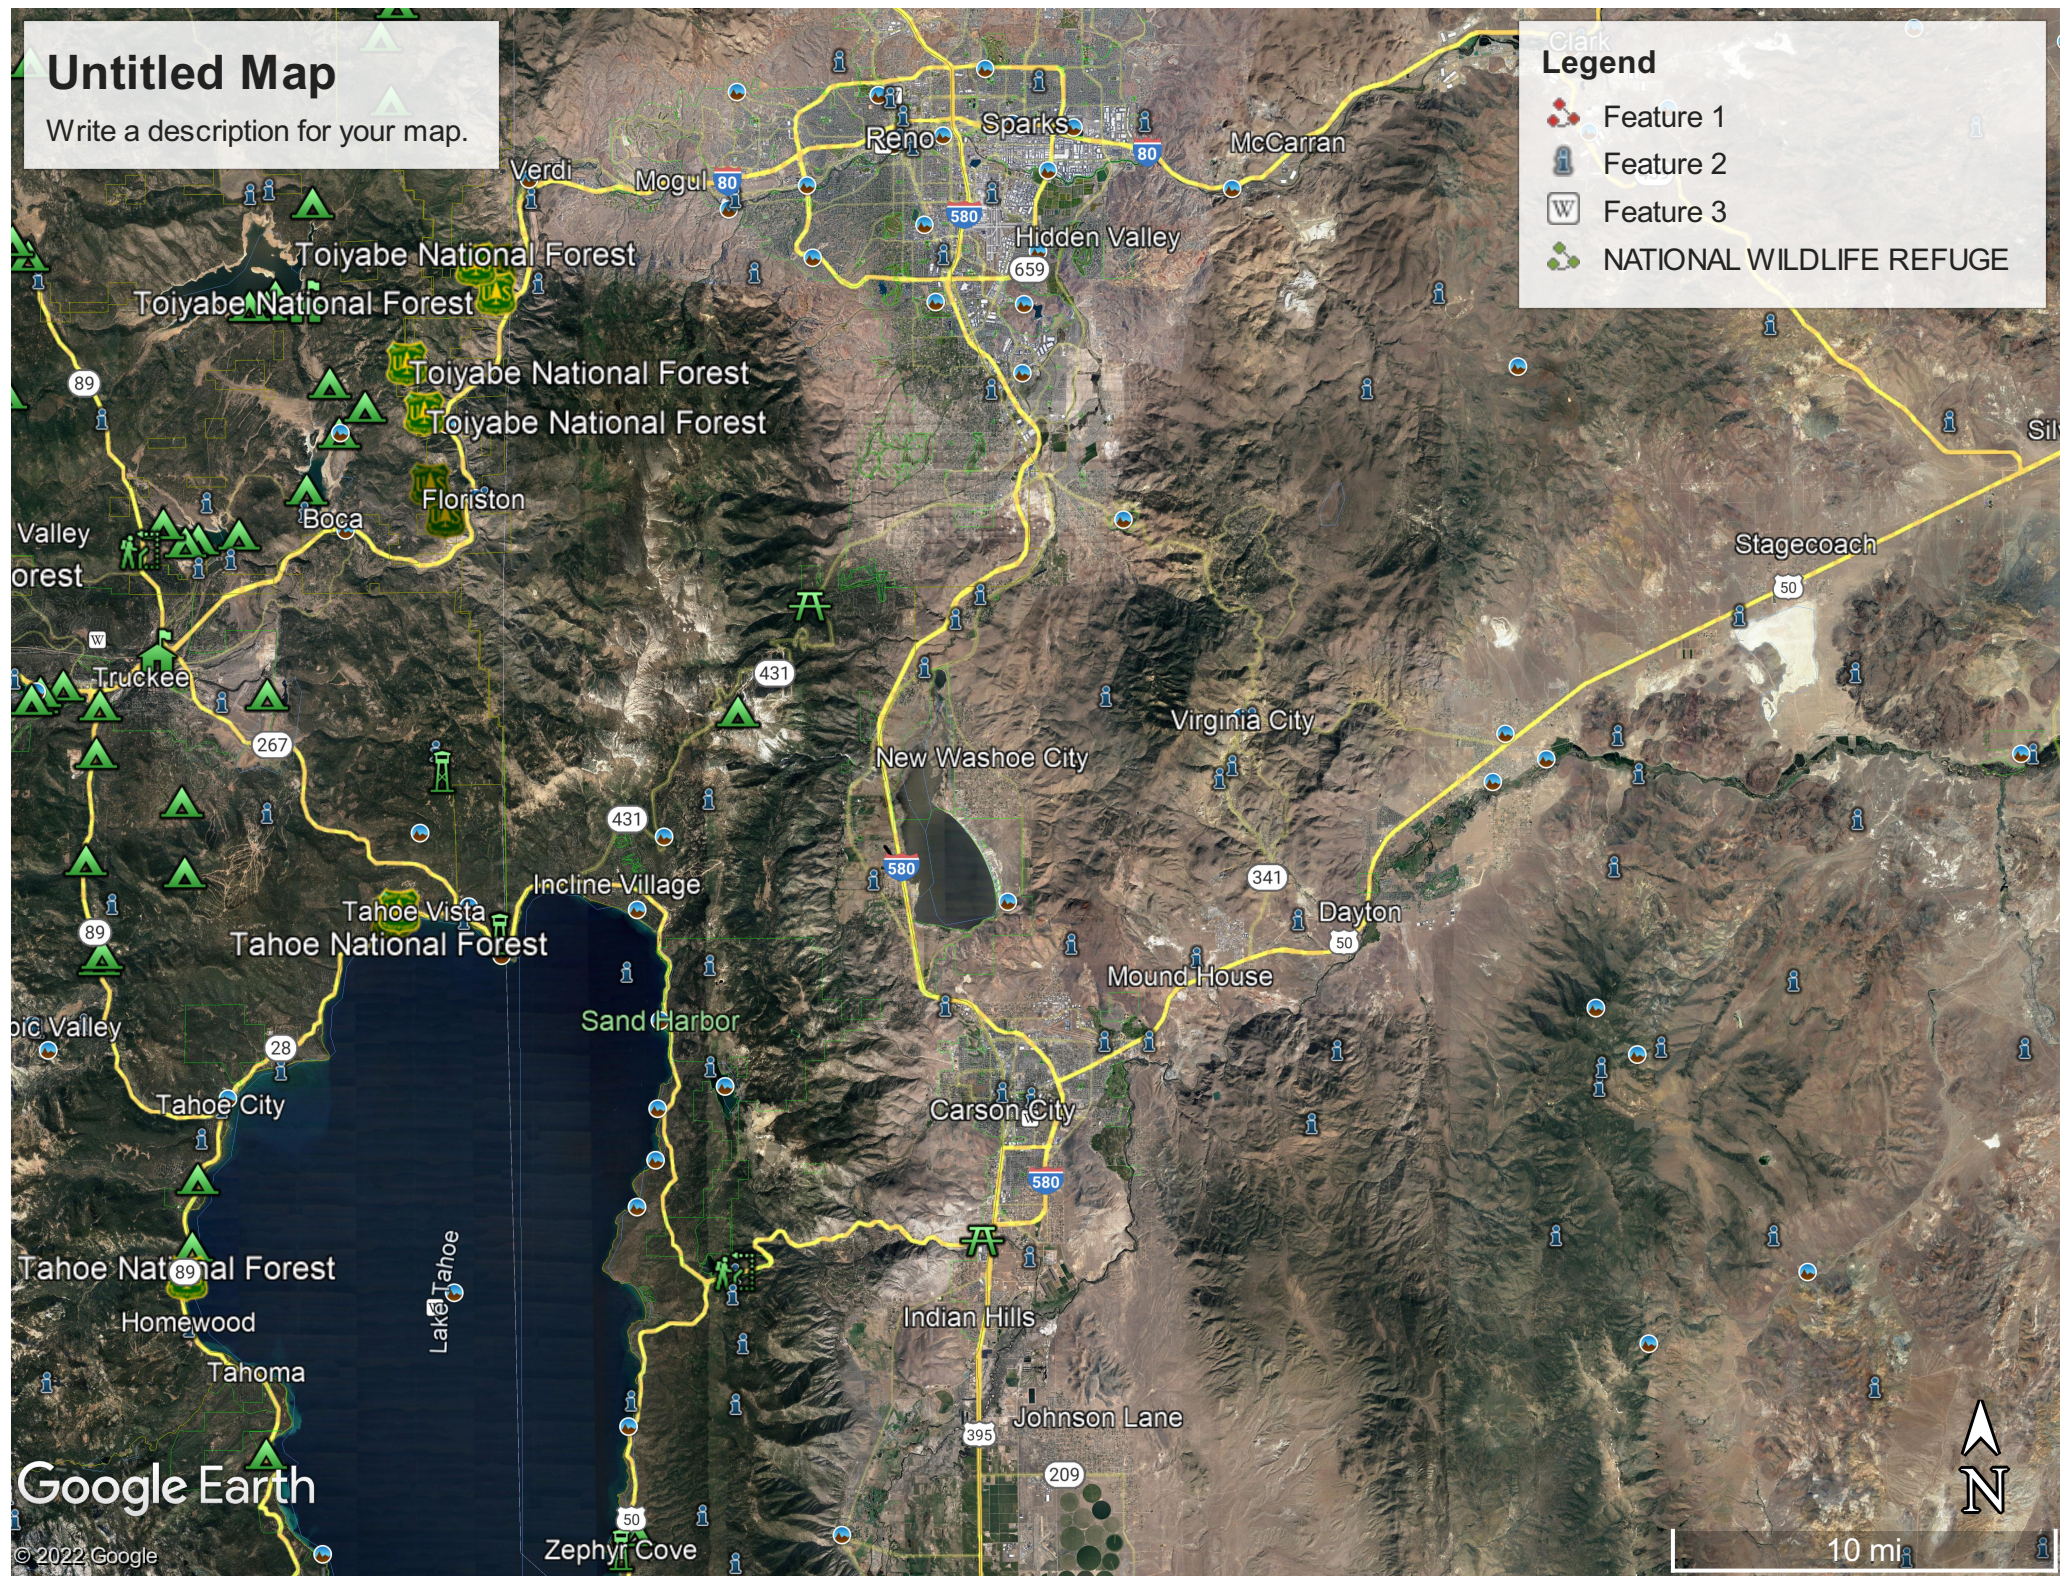

Untitled Map

Write a description for your map.

Clark
Legend

-  Feature 1
-  Feature 2
-  Feature 3
-  NATIONAL WILDLIFE REFUGE

Google Earth

© 2022 Google

10 mi